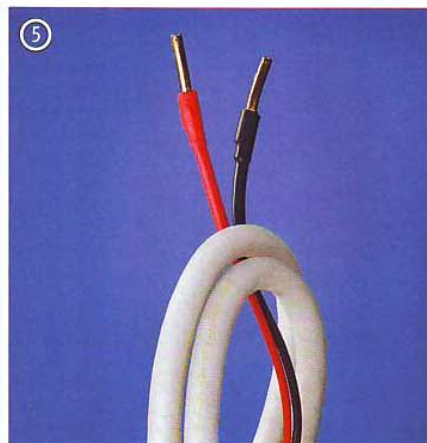

Awards'09

CABLES Still using those bundled leads? Trade them for these Award-winning wires and give your system a serious shot in the arm

PRODUCT OF THE YEAR

1 CHORD COMPANY HDMI SUPERSHIELD

Our 'Best HDMI up to £50' is also our cable of the year. HDMI has become the de facto cable for home cinema systems and in 2009, without a doubt, Chord Company's Supershield has come out top. The HDMI 1.3b certification is a bonus, but the real reason it wins is because the punchy, brightly lit, crisp pictures defy the price-tag in scintillating style. And the burly, energetic audio delivered by the Supershield is just as thrilling.

BEST HDMI £50+

2 CHORD COMPANY HDMI ACTIVE

This is an odd-looking HDMI, complete with a big bulge mid-cable, but it performs superbly. The bulge is actually a high-frequency filter, designed to boost sound quality. It works: this is one of the most muscular and exciting sounding HDMI's we've ever heard. The impact it makes picture-wise is almost as dramatic, revealing extra detail and bite in all pictures. The 1.3c specification is just the icing on an extremely tasty cake.

BEST SPEAKER CABLE

5 CHORD COMPANY CARNIVAL SILVERSCREEN

Any suggestion that last year's victory by Chord Company over QED was a fluke can now be put to bed. In fact, QED released a new cable, the QED XT Evolution, to try and win the Award back. But it hasn't worked. The QED may be marginally more detailed, but it's also a little brighter, meaning it's not ideal for every system. This is where the Chord wins out, with a terrifically balanced, dynamic and authoritative sound that will enhance any system.