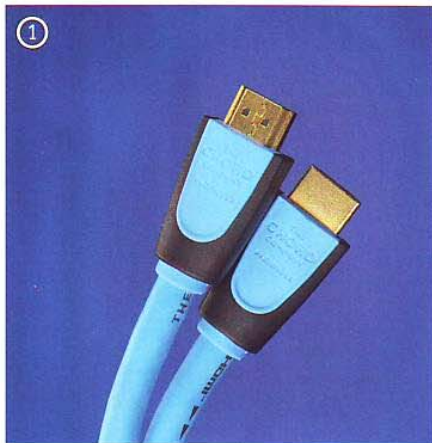

Awards'09

CABLES Still using those bundled leads? Trade them for these Award-winning wires and give your system a serious shot in the arm

PRODUCT OF THE YEAR

1 CHORD COMPANY HDMI SUPERSHIELD

Our 'Best HDMI up to £50' is also our cable of the year. HDMI has become the de facto cable for home cinema systems and in 2009, without a doubt, Chord Company's Supershield has come out top. The HDMI 1.3b certification is a bonus, but the real reason it wins is because the punchy, brightly lit, crisp pictures defy the price-tag in scintillating style. And the burly, energetic audio delivered by the Supershield is just as thrilling.

BEST HDMI £50+

2 CHORD COMPANY HDMI ACTIVE

This is an odd-looking HDMI, complete with a big bulge mid-cable, but it performs superbly. The bulge is actually a high-frequency filter, designed to boost sound quality. It works: this is one of the most muscular and exciting sounding HDMI's we've ever heard. The impact it makes picture-wise is almost as dramatic, revealing extra detail and bite in all pictures. The 1.3c specification is just the icing on an extremely tasty cake.

BEST SPEAKER CABLE

5 CHORD COMPANY CARNIVAL SILVERSCREEN

Any suggestion that last year's victory by Chord Company over QED was a fluke can now be put to bed. In fact, QED released a new cable, the QED XT Evolution, to try and win the Award back. But it hasn't worked. The QED may be marginally more detailed, but it's also a little brighter, meaning it's not ideal for every system. This is where the Chord wins out, with a terrifically balanced, dynamic and authoritative sound that will enhance any system.